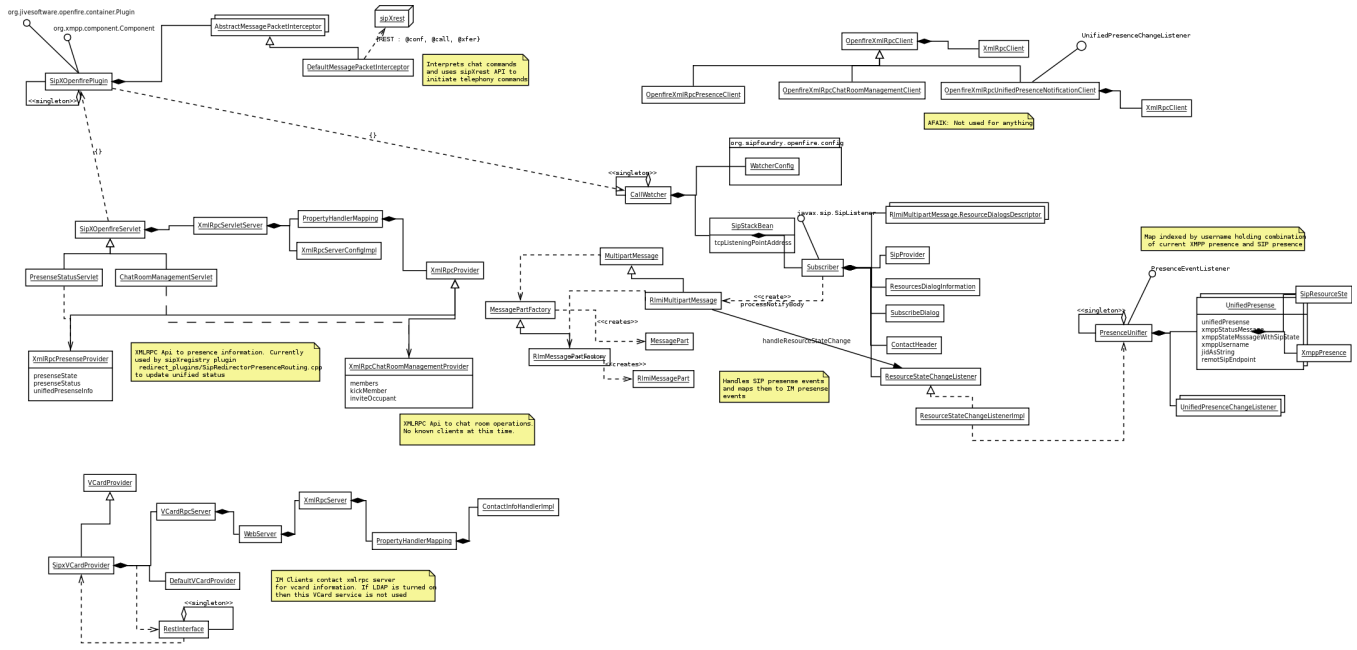

# sipXopenfire architecture

Here is UML diagram of openfire design

Original file dia 0.: sipx-openfire.dia