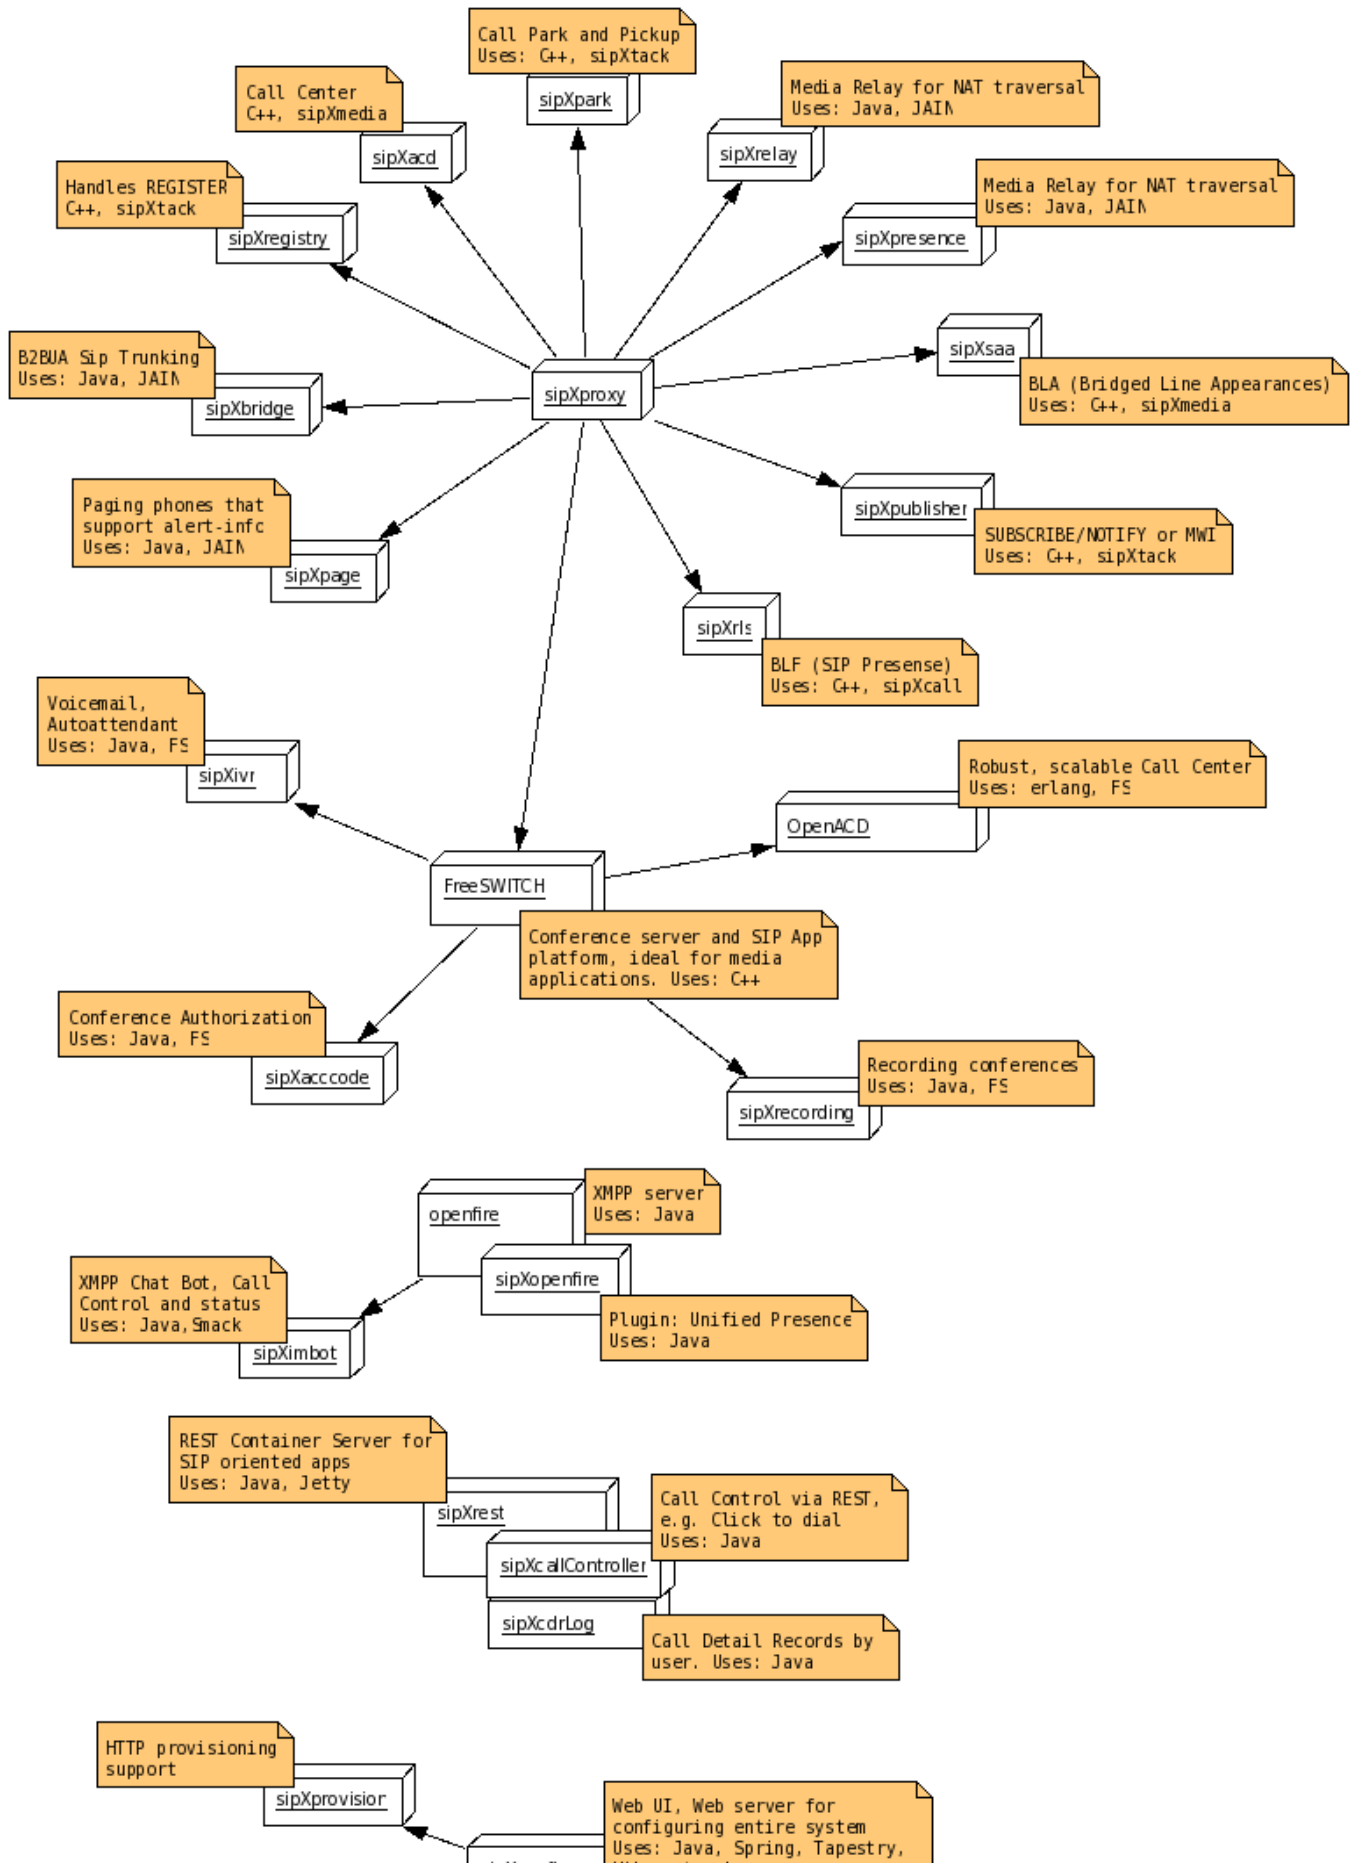

**Overall services and function**

Resource replication,  
service start/stop  
C++

sipXsupervisor

sipXconfig

Hibernate, Lucene

Utilities from CLI  
Use: shell scripts

sipXtools