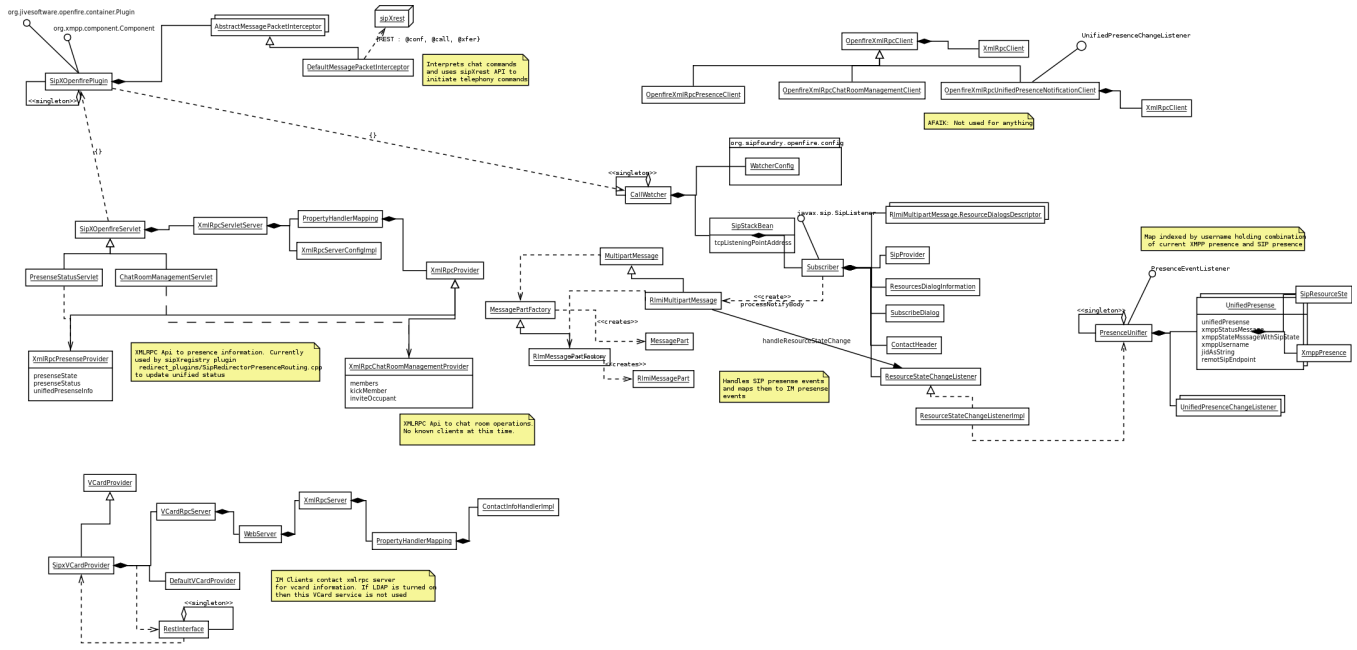

sipXopenfire architecture

Here is UML diagram of openfire design

Original file dia 0.: [sipx-openfire.dia](#)