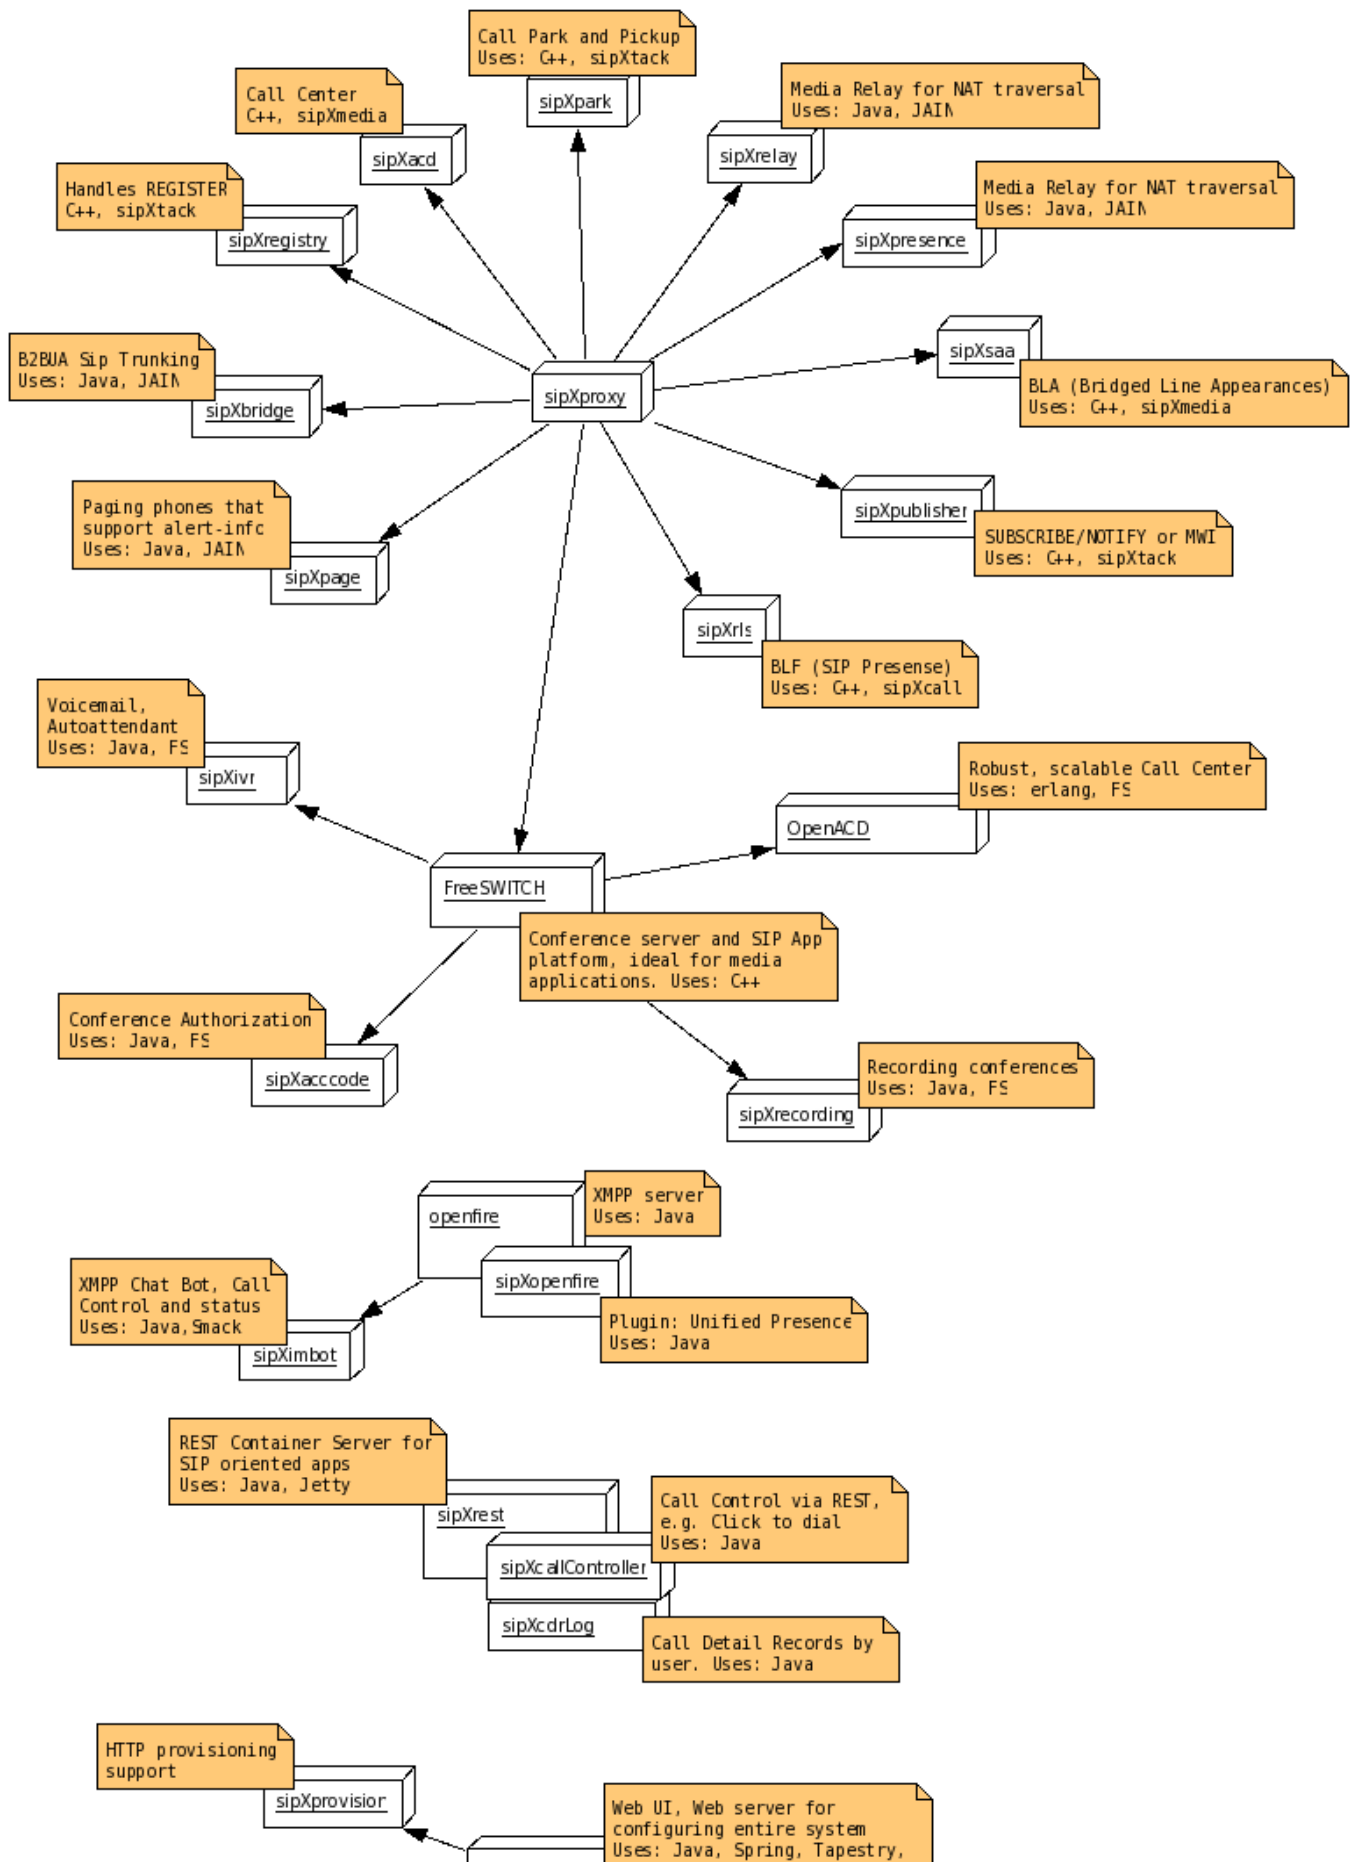

Overall services and function

Resource replication,
service start/stop
C++

sipXsupervisor

sipXconfig

Hibernate, Lucene

Utilities from CLI
Use: shell scripts

sipXtools